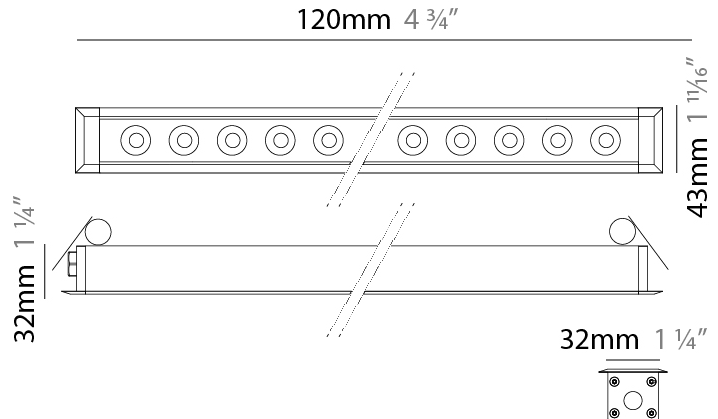

E9Q111- -
base number   Finish Options   Lens Options

1. To build a product code in our configurator select the specify button on the base model # product page
2. To build a manual product code on this datasheet choose from the options listed below in blue font and add the suffix to the base model #

GENERAL

Series: Mini Corniche
Brand: Platek
Division: Exterior
Mounting Type: Recessed
Mounting Location: Ceiling
Subcategory: Downlight

PHYSICAL

Shape: Rectangle
Length (mm): 120
Length (in): 4 ¾
Width (mm): 43
Width (in): 1 ⅞
Height (mm): 32
Height (in): 1 ¼
Ceiling Thickness (mm): 2 - 13
Ceiling Thickness (in): 1/16 - 1/2
Light Distribution: Downlight
Installation Requirement: 36mm / 1 7/16" x 110mm / 4 5/16"
Diffuser: Clear tempered glass
Gasket: Gore-Tex valve to prevent condensation
Fixture Finish: [BLK](#) / [WHI](#) / [GRY](#) / [COR](#) / [ANT](#) / [BRZ](#)
Fixture Material: Extruded Aluminum

ELECTRICAL

Lamp Type: LED
Total Output Wattage (W): 6
Dimming: Bluetooth technology or DMX
Control Gear: DMX
Driver Included: No
Driver Location: Remote
Driver Type: Constant Current - Universal
Driver Class: Class 2
Input Voltage (V): 120 - 277
Constant Current (MA): 500

LED

Number of LEDs: 4
Color Temperature (°K): RGBW
CRI: >80 CRI
Lamp Life (hrs): 60000
Special LEDs offerings: RGBW

OPTICAL

Optic°: [26](#) / [40](#) / [ELL](#)

RATINGS AND CERTIFICATIONS

Certified By: Certified for North American Standards
IP rating: IP65
IK Rating: IK07
Bug Rating: B1 U0 G0